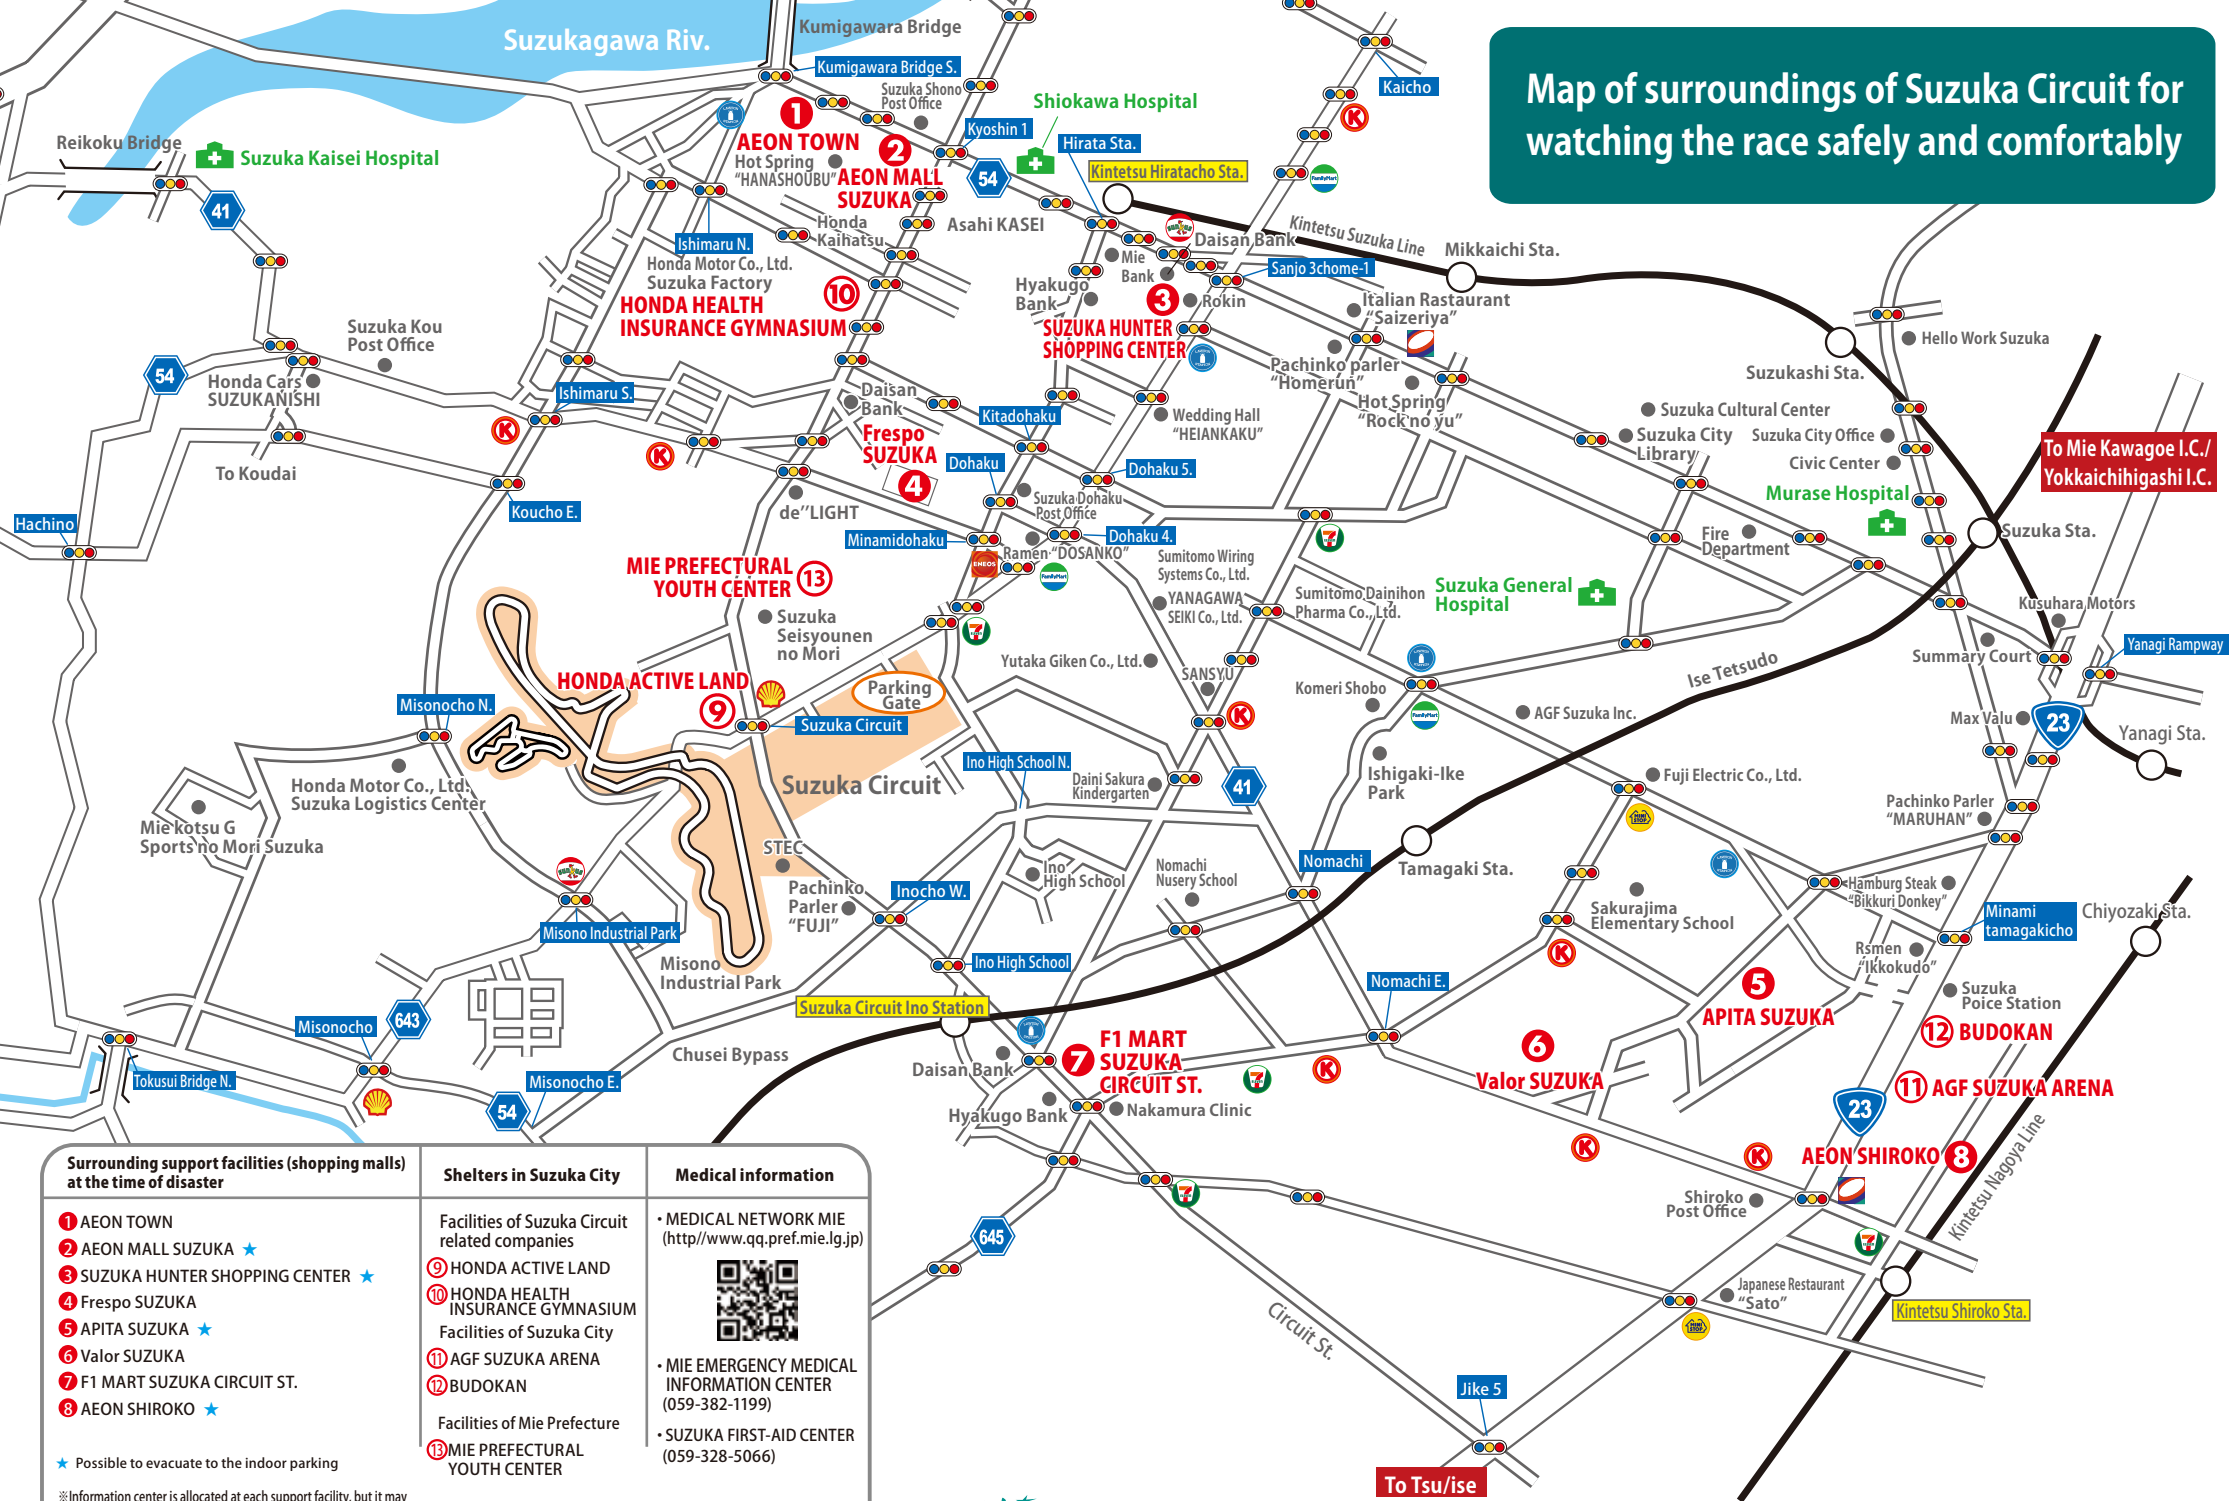

Map of surroundings of Suzuka Circuit for watching the race safely and comfortably

Surrounding support facilities (shopping malls) at the time of disaster

- ① AEON TOWN
- ② AEON MALL SUZUKA ★
- ③ SUZUKA HUNTER SHOPPING CENTER ★
- ④ Frespo SUZUKA
- ⑤ APITA SUZUKA ★
- ⑥ Valor SUZUKA
- ⑦ F1 MART SUZUKA CIRCUIT ST.
- ⑧ AEON SHIROKO ★

★ Possible to evacuate to the indoor parking

※ Information center is allocated at each support facility, but it may not be operational depending on the condition at the time of disaster.

Shelters in Suzuka City

- Facilities of Suzuka Circuit related companies
- ⑨ HONDA ACTIVE LAND
- ⑩ HONDA HEALTH INSURANCE GYMNASIUM
- Facilities of Suzuka City
- ⑪ AGF SUZUKA ARENA
- ⑫ BUDOKAN
- Facilities of Mie Prefecture
- ⑬ MIE PREFECTURAL YOUTH CENTER